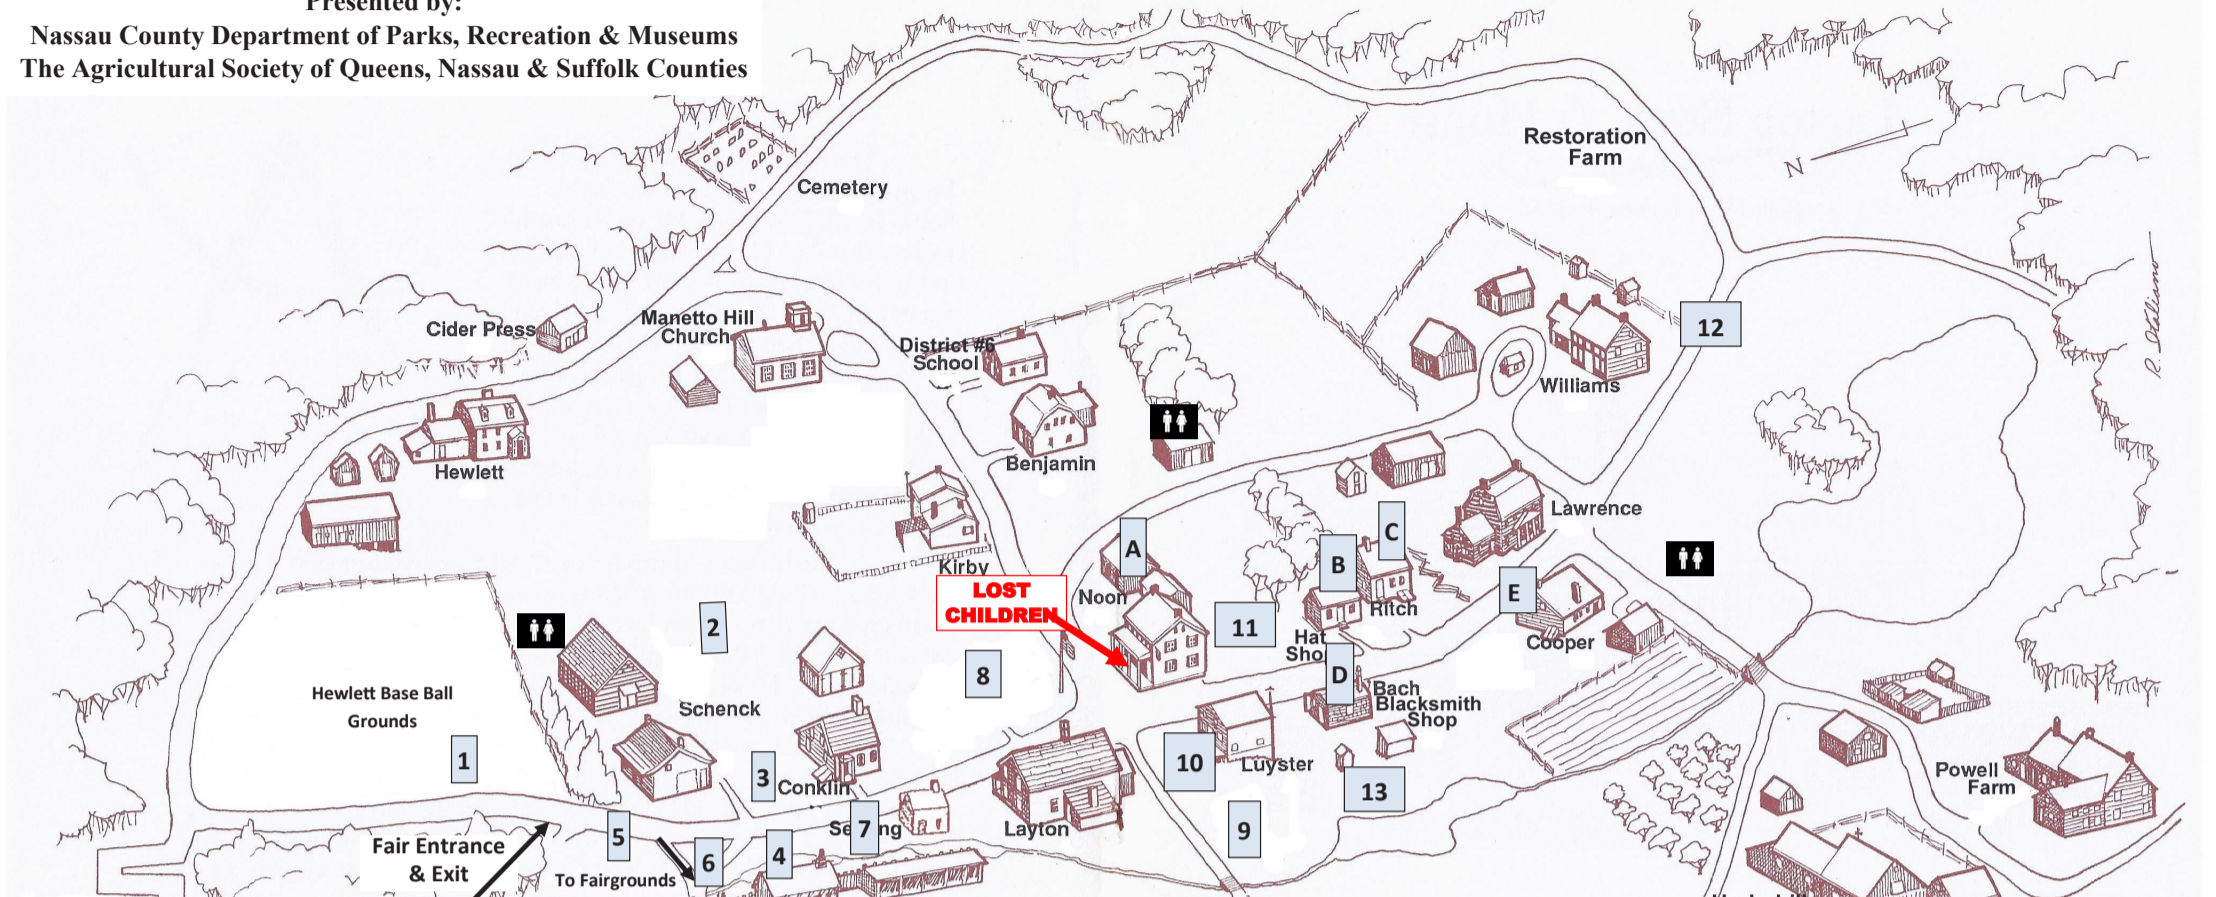

Long Island Fair 2024 Old Bethpage Village Restoration

Presented by:
Nassau County Department of Parks, Recreation & Museums
The Agricultural Society of Queens, Nassau & Suffolk Counties

- | | | | |
|------------------------------|---|--|---------------------|
| 1. Old Time Base Ball | 7. Grand Army of the Republic | A. Historic Trades | B. Hat finishing |
| 2. Rough Rider Demonstration | 8. Brass Band | Coopering | C. Food Preparation |
| 3. Children's Games | 9. Tackapausha Museum | Wood Carving | D. Blacksmith |
| 4. Games of Skill | 10. Pony Ride | Basket Weaving | E. Fiber Arts |
| 5. Craft Show | 11. Contra Dancing & Traditional Music | Duck Decoy Carving (Friday & Saturday) | |
| 6. Peanuts | 12. Restoration Farm Tour— Daily @ 2:00 | | |
| | 13. OBVR Gift Shop | | |
- **Please be aware there will be occasional gunfire during the Rough Riders & Civil War re-enactor demonstrations.

- Competitive Exhibits and Contests**
- A. Grand Exhibition Hall: Flower Show, Domestic Arts, Culinary, Hobbies
 - B. Agricultural Shed: Vegetables, Home Gardens, Horticulture
 - C. Reproduction 1866 Fair Office (not open to public)
 - D. Original 1866 Superintendent's Office

Presented by:
Nassau County Department of Parks, Recreation & Museums
The Agricultural Society of Queens, Nassau & Suffolk Counties Inc

- Inside the Grand Exhibition Hall**
- | | |
|------------------------------------|---------------------------|
| 1. Food Service | 2. Island Rock Hounds |
| 3. Pretzels, Popcorn, Cotton Candy | 4. TBD |
| 5. Taste of New York Shop | 6. Candy Shop |
| 7. Bake Shop | 8. Staff/Volunteer Office |
- Other areas: Hobbies, Culinary & Juniors, Flower Show, Needlework.