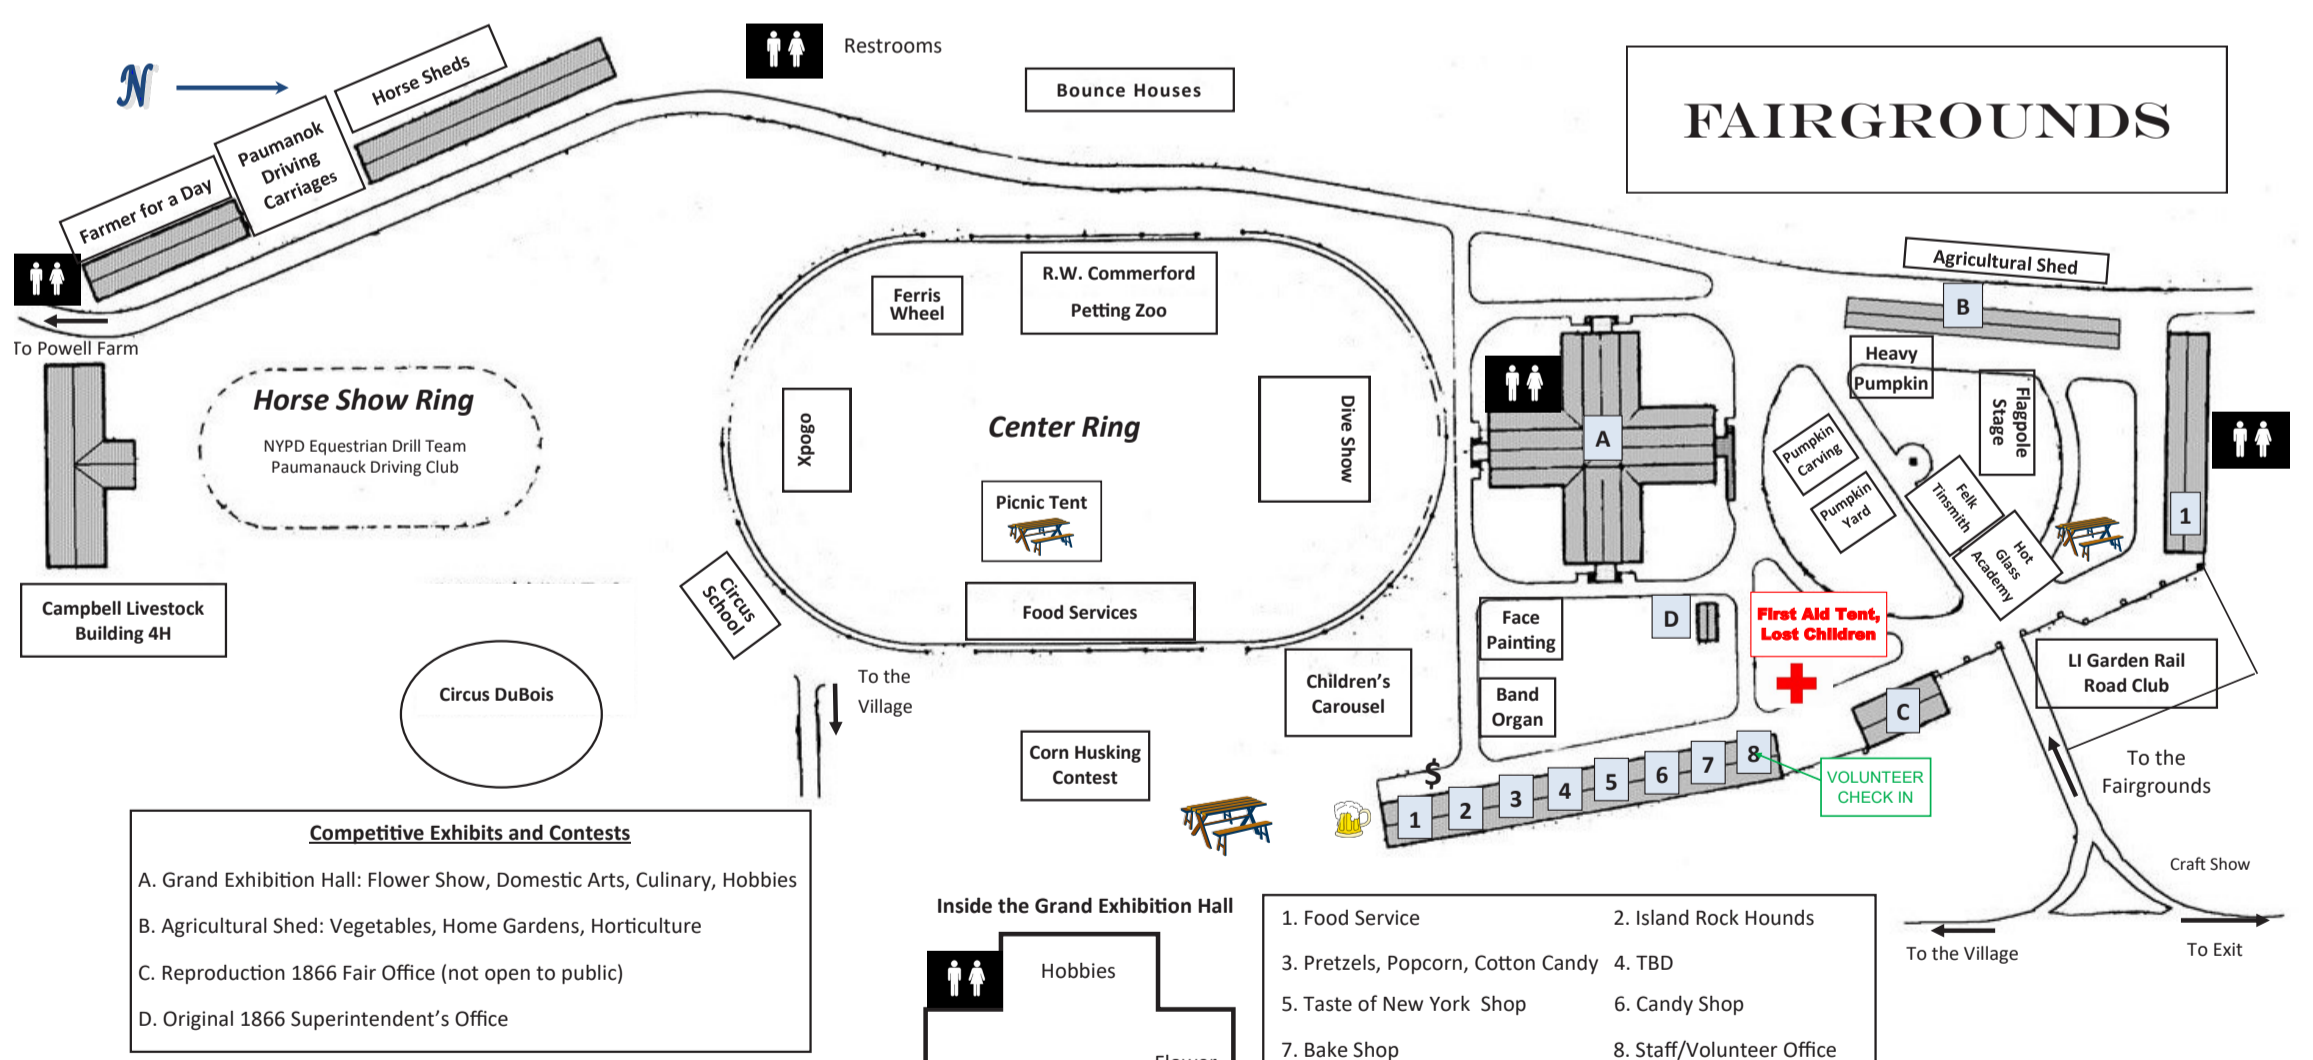

Long Island Fair 2024 Old Bethpage Village Restoration

Presented by:
Nassau County Department of Parks, Recreation & Museums
The Agricultural Society of Queens, Nassau & Suffolk Counties

- | | | | |
|------------------------------|---|--|---------------------|
| 1. Old Time Base Ball | 7. Grand Army of the Republic | A. Historic Trades | B. Hat finishing |
| 2. Rough Rider Demonstration | 8. Brass Band | Coopering | C. Food Preparation |
| 3. Children's Games | 9. Tackapausha Museum | Wood Carving | D. Blacksmith |
| 4. Games of Skill | 10. Pony Ride | Basket Weaving | E. Fiber Arts |
| 5. Craft Show | 11. Contra Dancing & Traditional Music | Duck Decoy Carving (Friday & Saturday) | |
| 6. Peanuts | 12. Restoration Farm Tour— Daily @ 2:00 | | |
| | 13. OBVR Gift Shop | | |
- **Please be aware there will be occasional gunfire during the Rough Riders & Civil War re-enactor demonstrations.

- Competitive Exhibits and Contests**
- A. Grand Exhibition Hall: Flower Show, Domestic Arts, Culinary, Hobbies
 - B. Agricultural Shed: Vegetables, Home Gardens, Horticulture
 - C. Reproduction 1866 Fair Office (not open to public)
 - D. Original 1866 Superintendent's Office

Presented by:
Nassau County Department of Parks, Recreation & Museums
The Agricultural Society of Queens, Nassau & Suffolk Counties Inc

- Inside the Grand Exhibition Hall**
- | | |
|------------------------------------|---------------------------|
| 1. Food Service | 2. Island Rock Hounds |
| 3. Pretzels, Popcorn, Cotton Candy | 4. TBD |
| 5. Taste of New York Shop | 6. Candy Shop |
| 7. Bake Shop | 8. Staff/Volunteer Office |
- Other areas: Hobbies, Culinary & Juniors, Flower Show, Needlework.